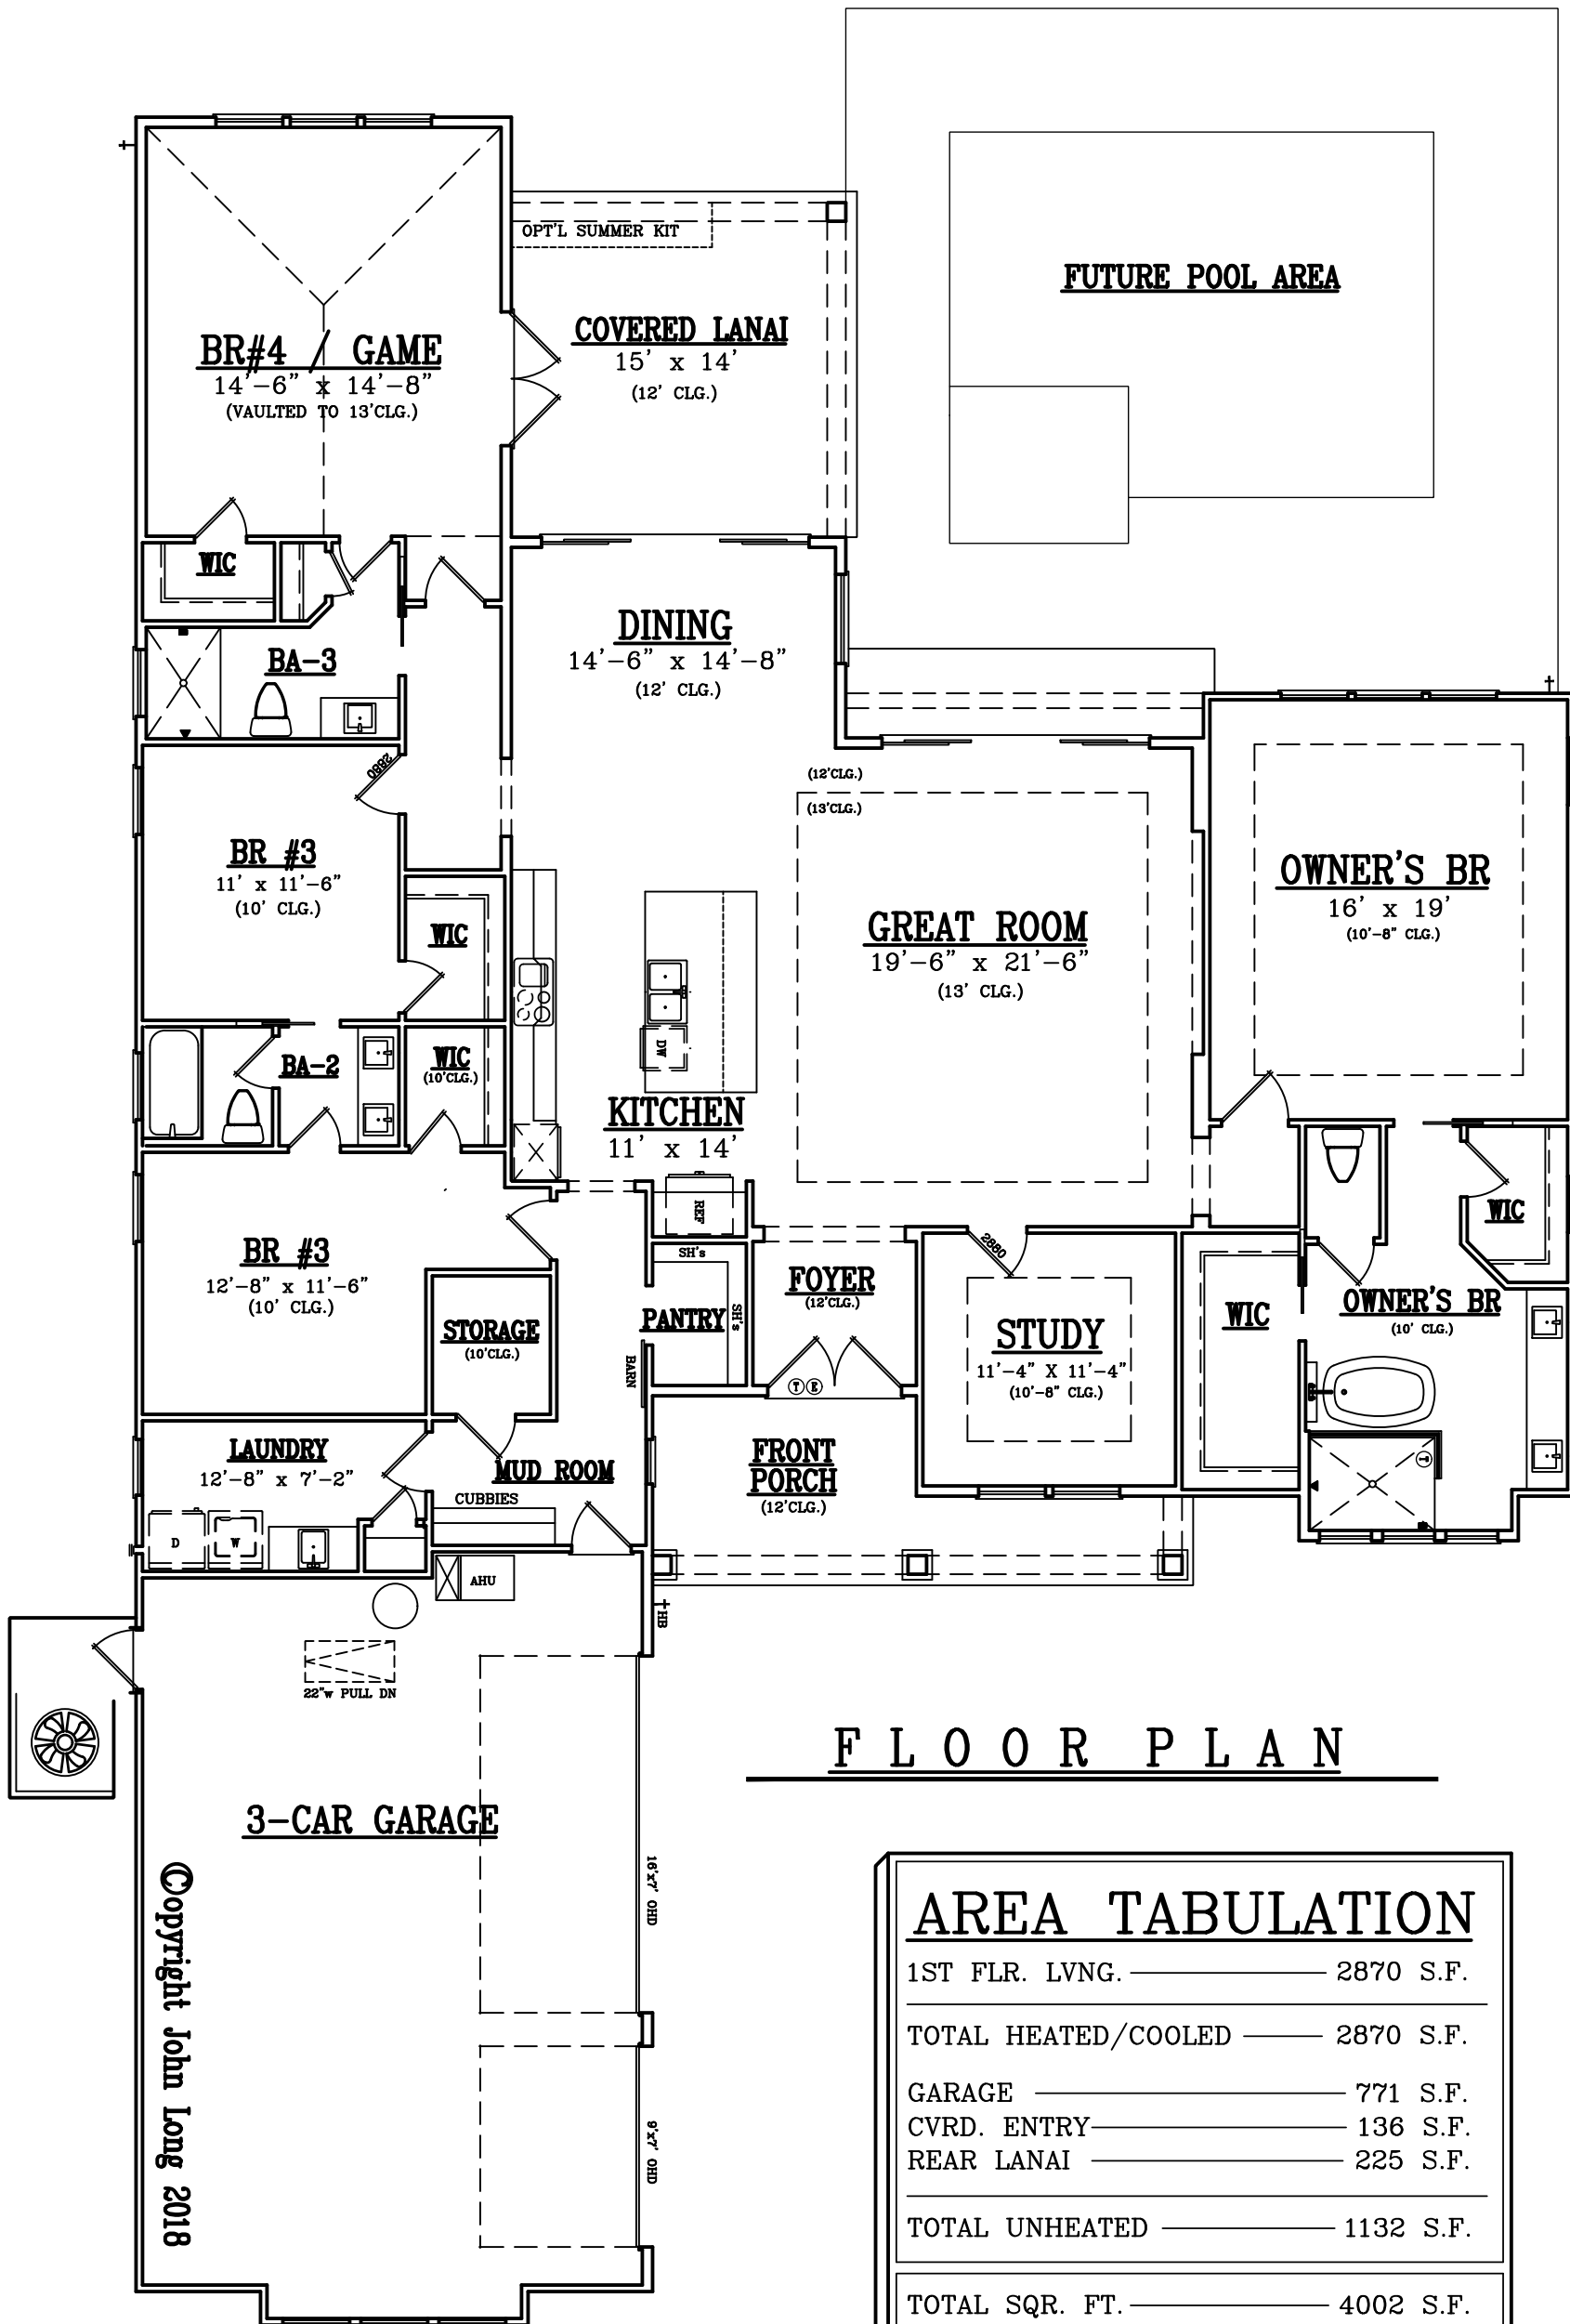

ROMEO POINT LOT 28

LOT 28 ROMEO POINT
ORANGE PARK, FL
CLAY COUNTY

J.A. LONG
DESIGN BUILDERS INC.
1677 WELLS RD. SUITE D
ORANGE PARK FL. 32073
(904)-264-3073

DRAWN BY: AD
CHECKED BY:
DATE: 01/14/18
SCALE: 1/4"=1'-0"
JOB NUMBER: 4000
REVISED: 10/17/18
DWG NO.: